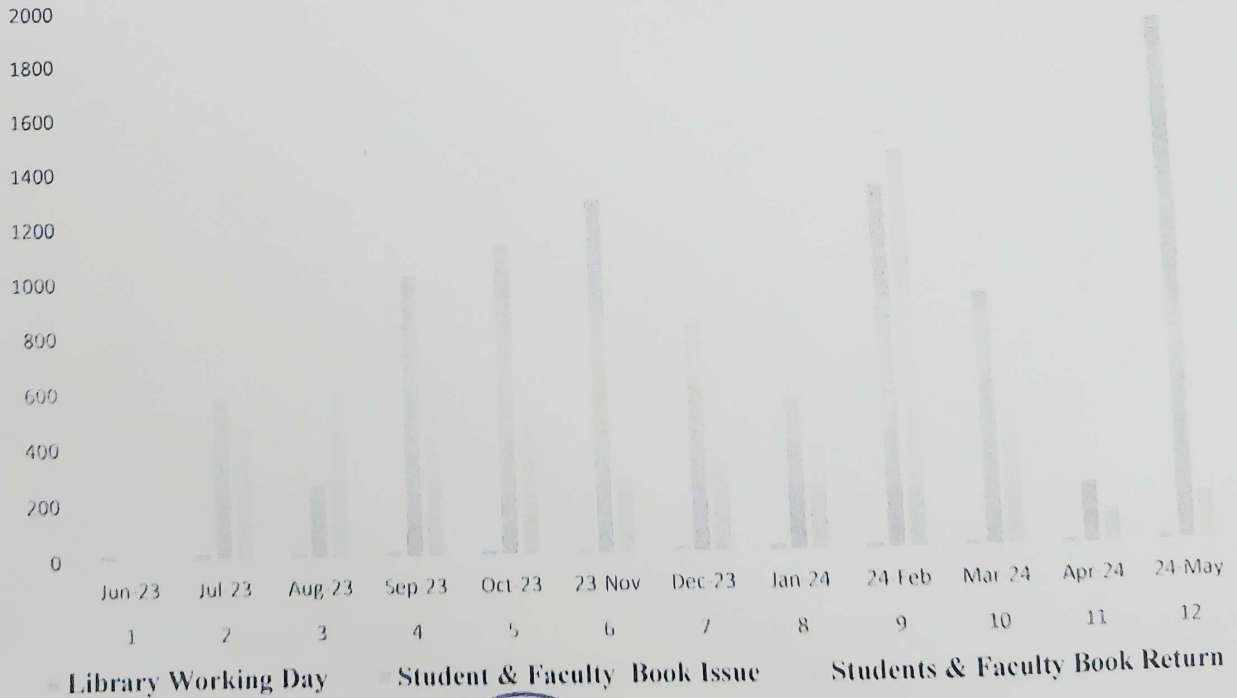

Sri Balaji Society's
Balaji Law College, Tathwade, Pune-33
Academic Year June 2023-May 2024

LIBRARY USAGE REPORT

Sr. No.	Month	Library Working Day	Student & Faculty Book Issue	Students & Faculty Book Return
1	Jun-23	26	0	0
2	Jul-23	25	585	465
3	Aug-23	26	267	591
4	Sep-23	24	996	674
5	Oct-23	27	1104	450
6	23-Nov	17	1256	266
7	Dec-23	23	806	345
8	Jan-24	25	543	358
9	24-Feb	25	1288	1409
10	Mar-24	24	900	479
11	Apr-24	26	222	128
12	24-May	27	1881	175
Total Usage		295	9848	5340
Monthwise		24.58	15188	51.48
Day wise Average				

LIBRARY USAGE REPORT

[Signature]
In-Charge Principal
Balaji Law College